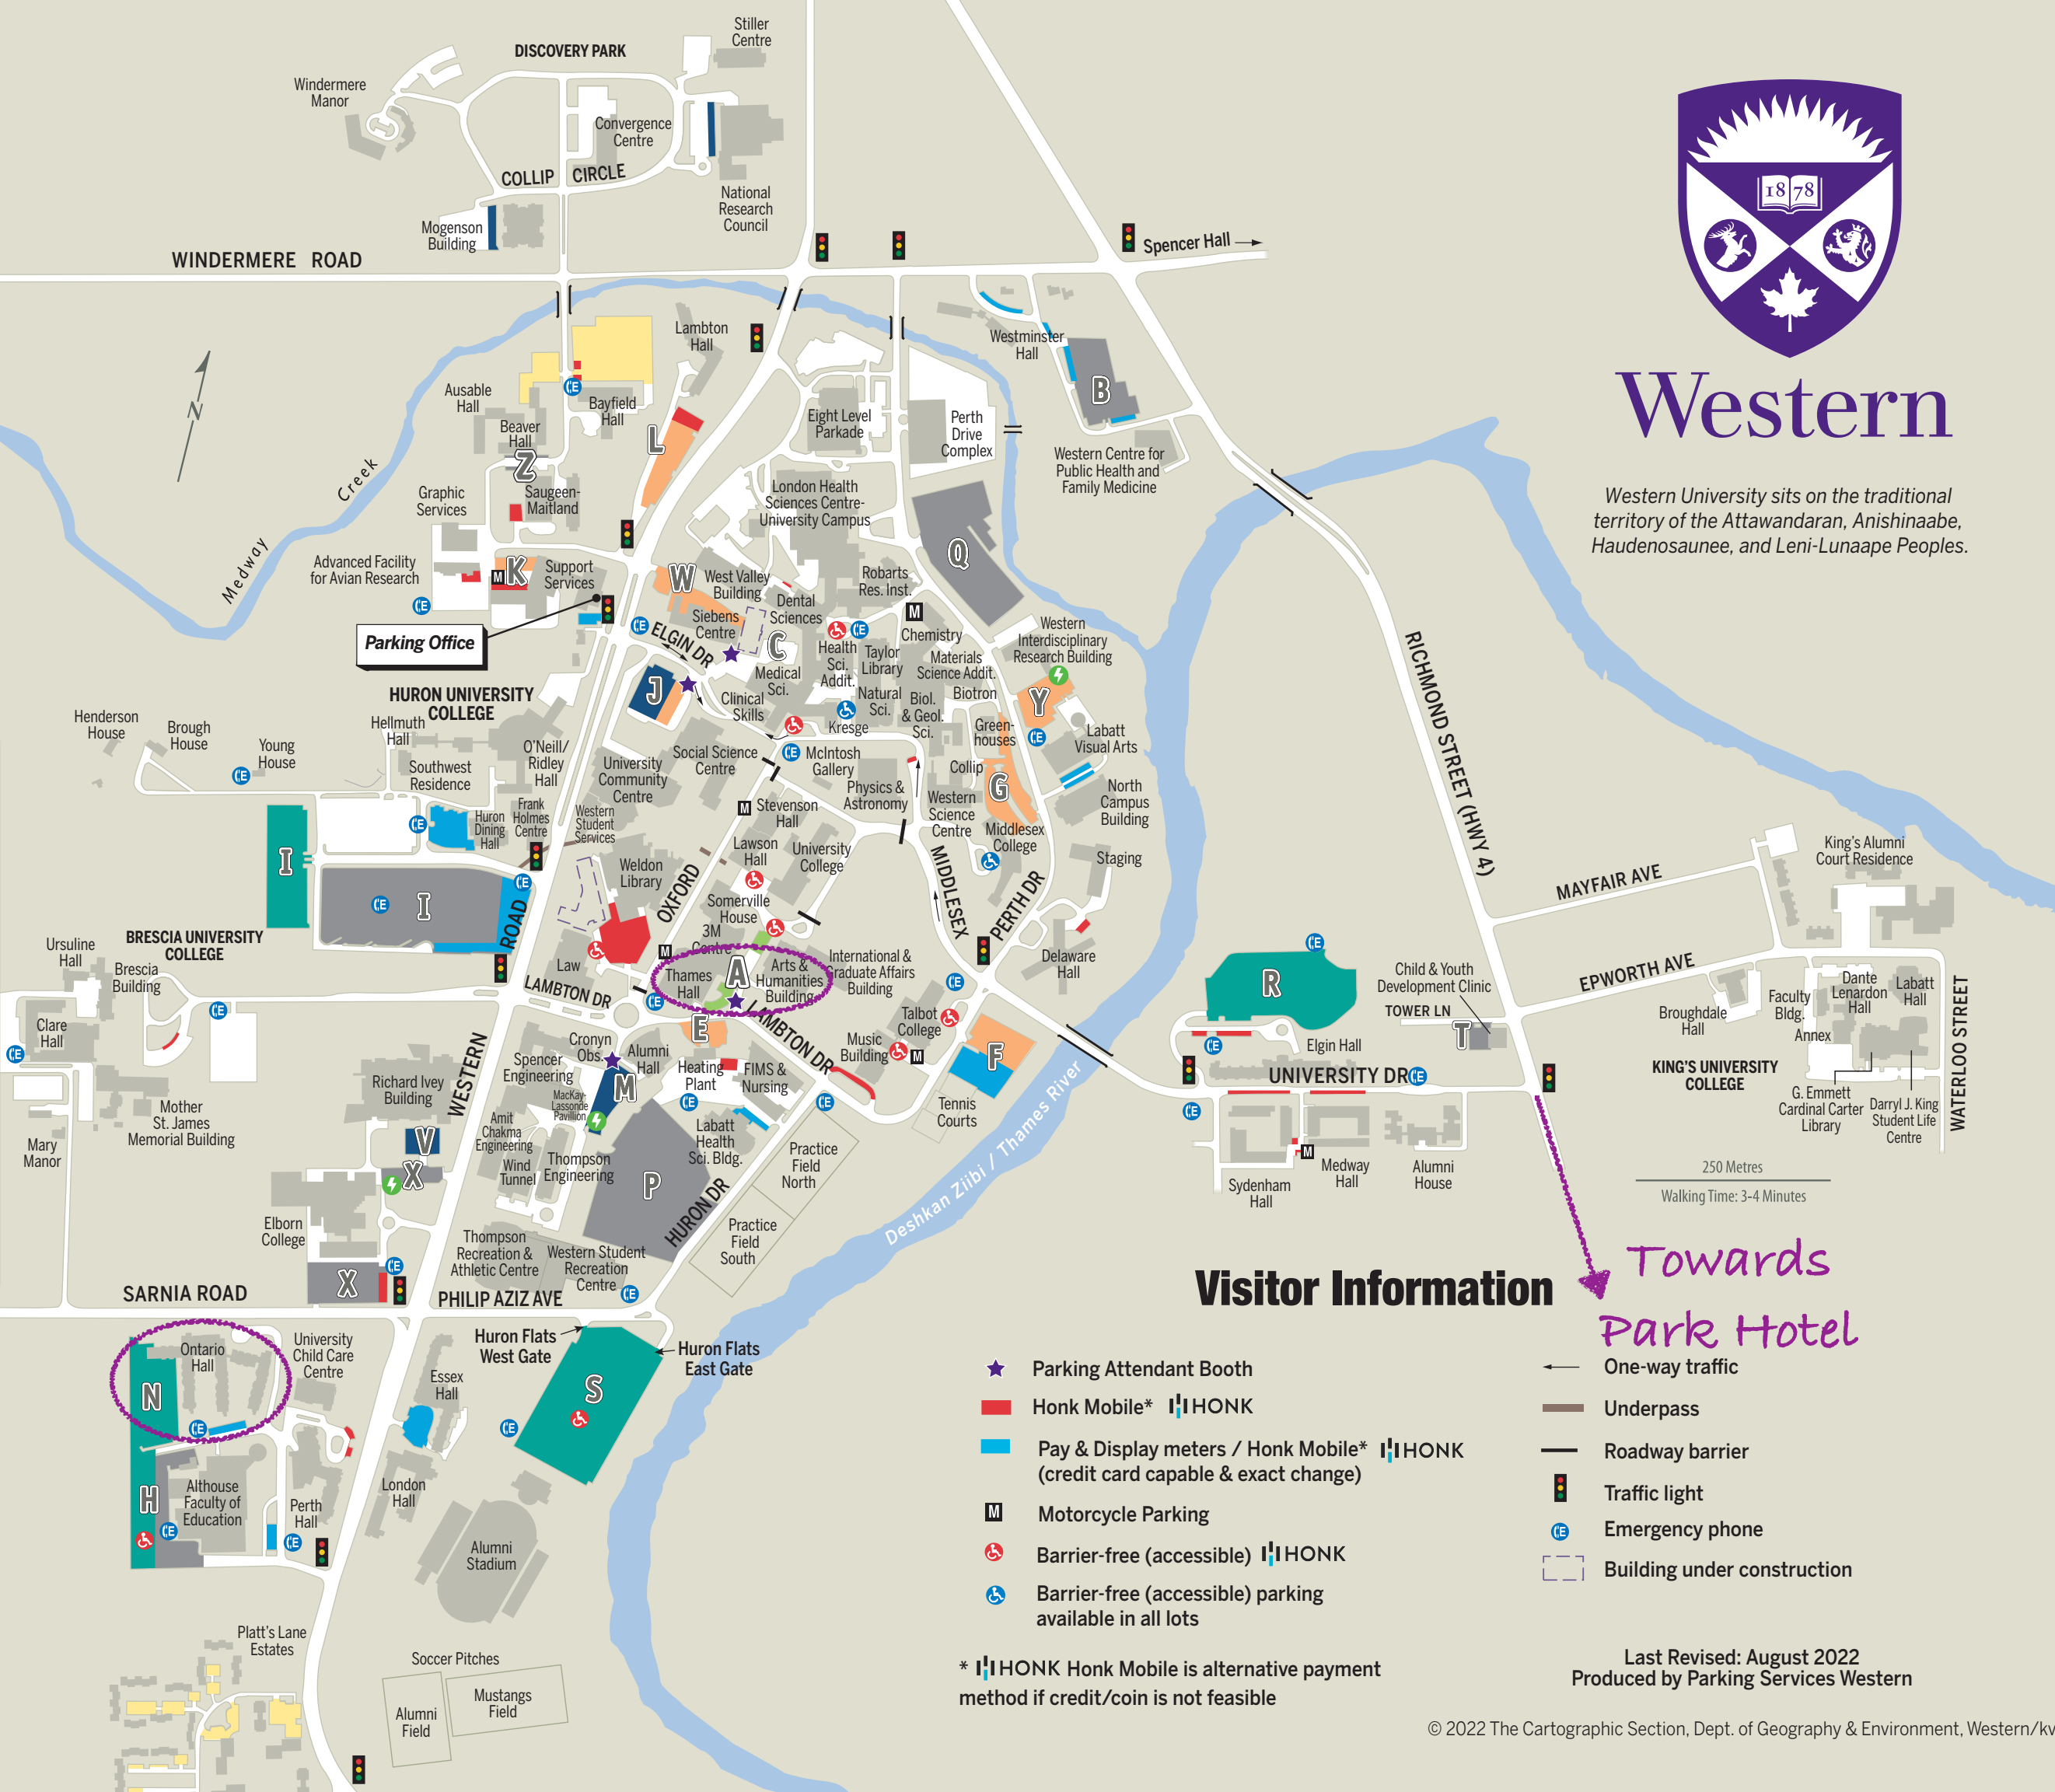

PARKING INFO

Western

Western University sits on the traditional territory of the Attawandaran, Anishinaabe, Haudenosaunee, and Leni-Lunaape Peoples.

Western Parking Permits

FACULTY/STAFF ORANGE PERMIT LOTS

FACULTY/STAFF GREY PERMIT LOTS

- | | |
|-----------------------|-----------------------------|
| B Westminster | Q Chemistry |
| H Althouse | T Tower Lane |
| I Springett | X Elborn College |
| P South Valley | Z SSB Overflow Staff |

STUDENT PARKING

- | | |
|--------------------|----------------------|
| H Althouse | R Medway |
| I Springett | S Huron Flats |
| N Ontario | |

VISITOR PARKING

- | | |
|----------------------------|---|
| J Social Science | V Ivey (<i>RESTRICTED PARKING</i>) |
| M Alumni / Thompson | |

Visitor Information

Towards
Park Hotel

- ★ Parking Attendant Booth
- 📱 Honk Mobile* **I|HONK**
- 💰 Pay & Display meters / Honk Mobile* **I|HONK**
(credit card capable & exact change)
- 🏍️ Motorcycle Parking
- ♿ Barrier-free (accessible) **I|HONK**
- ♿ Barrier-free (accessible) parking available in all lots