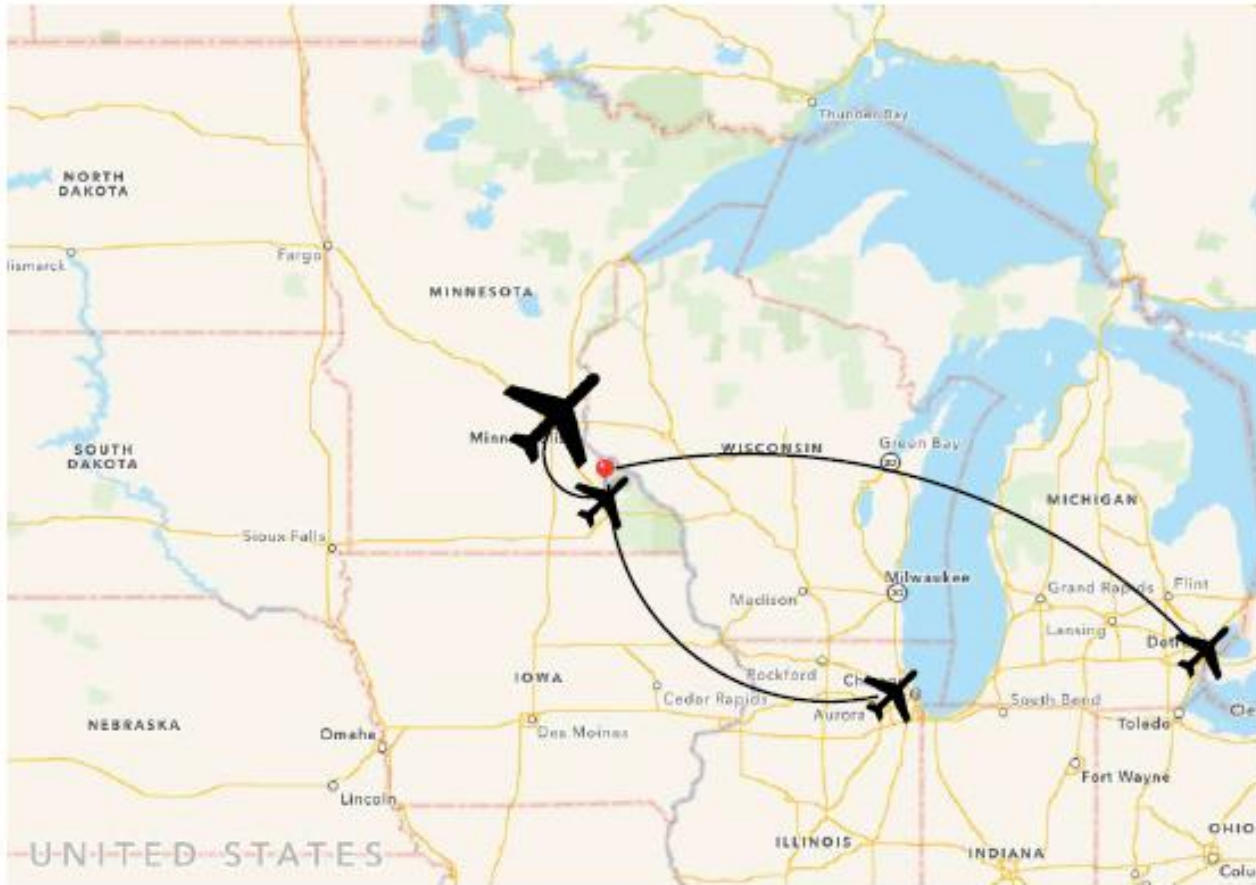

US STATES AND CAPITALS

Where is Rochester, MN and how do you get there?

Fly to Rochester (RST) on Delta or American.
Connect through MSP, ORD, or DTW.

MSP (Minneapolis Saint Paul), ORD (Chicago O'Hare), DTW (Detroit Metropolitan)

Where is Rochester, MN and how do you get there?

Fly to Minneapolis-St. Paul (MSP)
and ride or drive to Rochester.

Rochester International Airport is located **seven miles southwest of the central business district of Rochester**

Rochester Shuttle Service

<http://www.rochestershuttleservice.com/wp/fares/>

Rideshare Services

Lyft: <https://www.lyft.com/airports/rst>)

Uber: <https://www.uber.com/en-FR/cities/rochester-mn/>

Minneapolis–Saint Paul International Airport

<https://www.mspairport.com/>

MSP to RST ~ 78.4 miles/1 hr 20 min

Shuttles / Rideshare Services

GO Rochester Direct

Service to and from Rochester, including stops at the Mayo Clinic, IBM and area hotels

Phone: 1-800-280-9270 or 507-280-9270