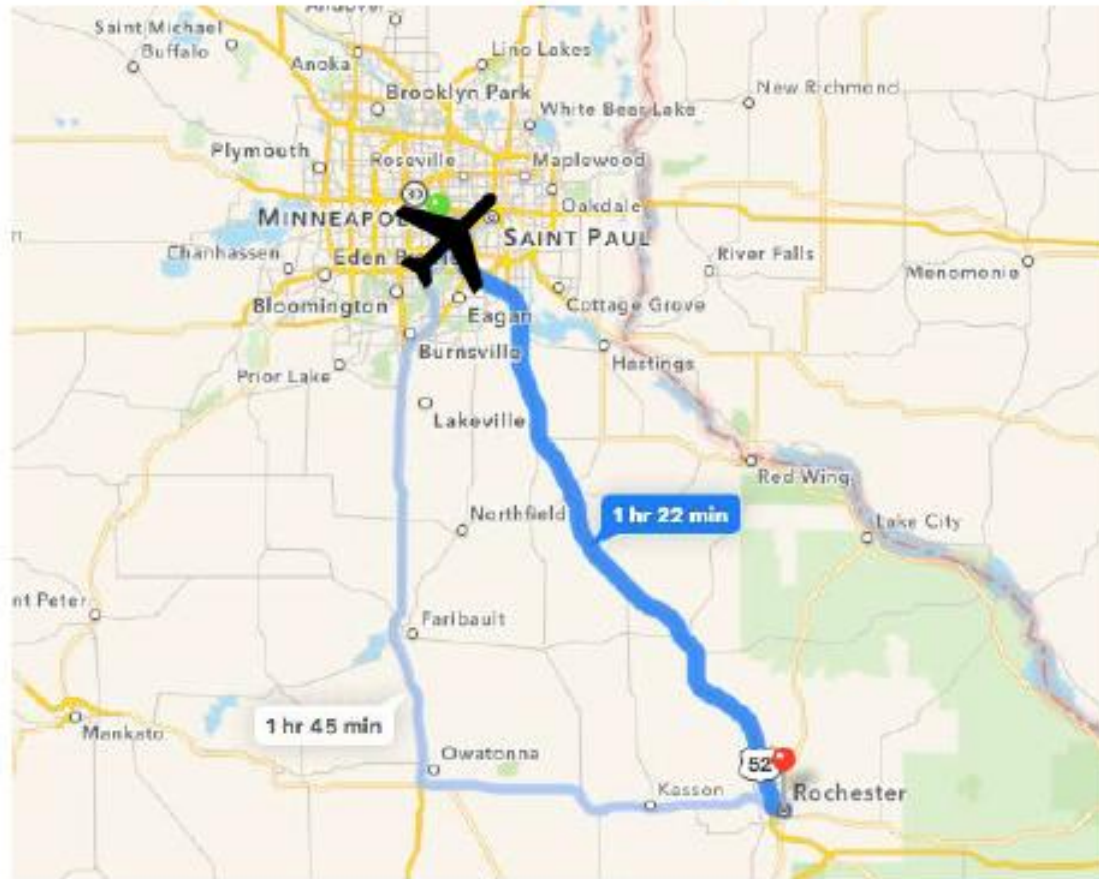

US STATES AND CAPITALS

Where is Rochester, MN and how do you get there?

Fly to Rochester (RST) on Delta or American.
Connect through MSP, ORD, or DTW.

MSP (Minneapolis Saint Paul), ORD (Chicago O'Hare), DTW (Detroit Metropolitan)

Where is Rochester, MN and how do you get there?

Fly to Minneapolis-St. Paul (MSP)
and ride or drive to Rochester.

Rochester International Airport is located **seven miles southwest of the central business district of Rochester**

<https://www.mspairport.com/>

MSP to RST ~ 78.4 miles/1 hr 20 min

Shuttles / Rideshare Services

GO Rochester Direct

Service to and from Rochester, including stops at the Mayo Clinic, IBM and area hotels

Phone: 1-800-280-9270 or 507-280-9270